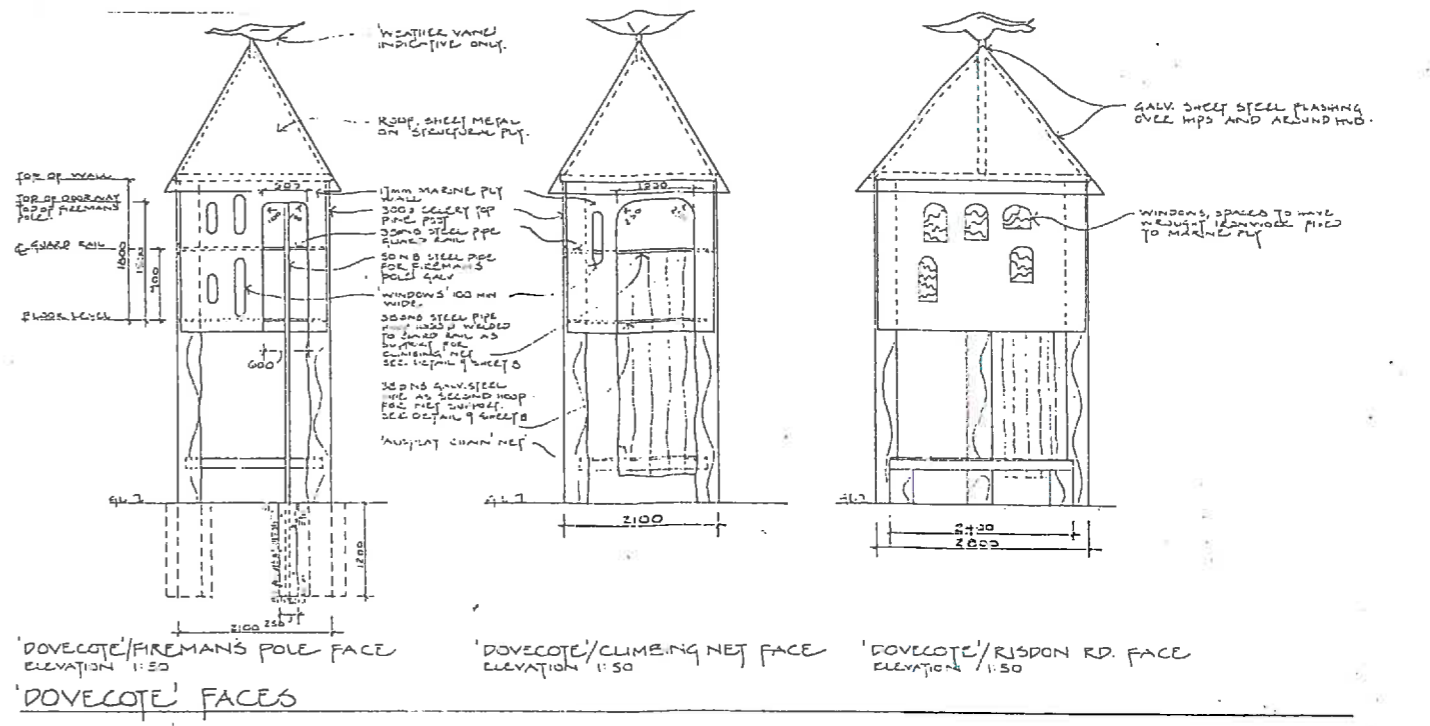

SECTION A-A  
SCALE 1:20

SECTION B-B  
SCALE 1:20

DOVECOTE FACES

WILMSLOW AVE  
RIVULET PARK & SCULPTURE PLAYGROUND

DRAWING TITLE SECTIONS AND ELEVATIONS				
DATE	BY	DESIGNED BY	SCALE	SHEET NO.
AS SHOWN	MAY 1993	AS SHOWN	CE	7