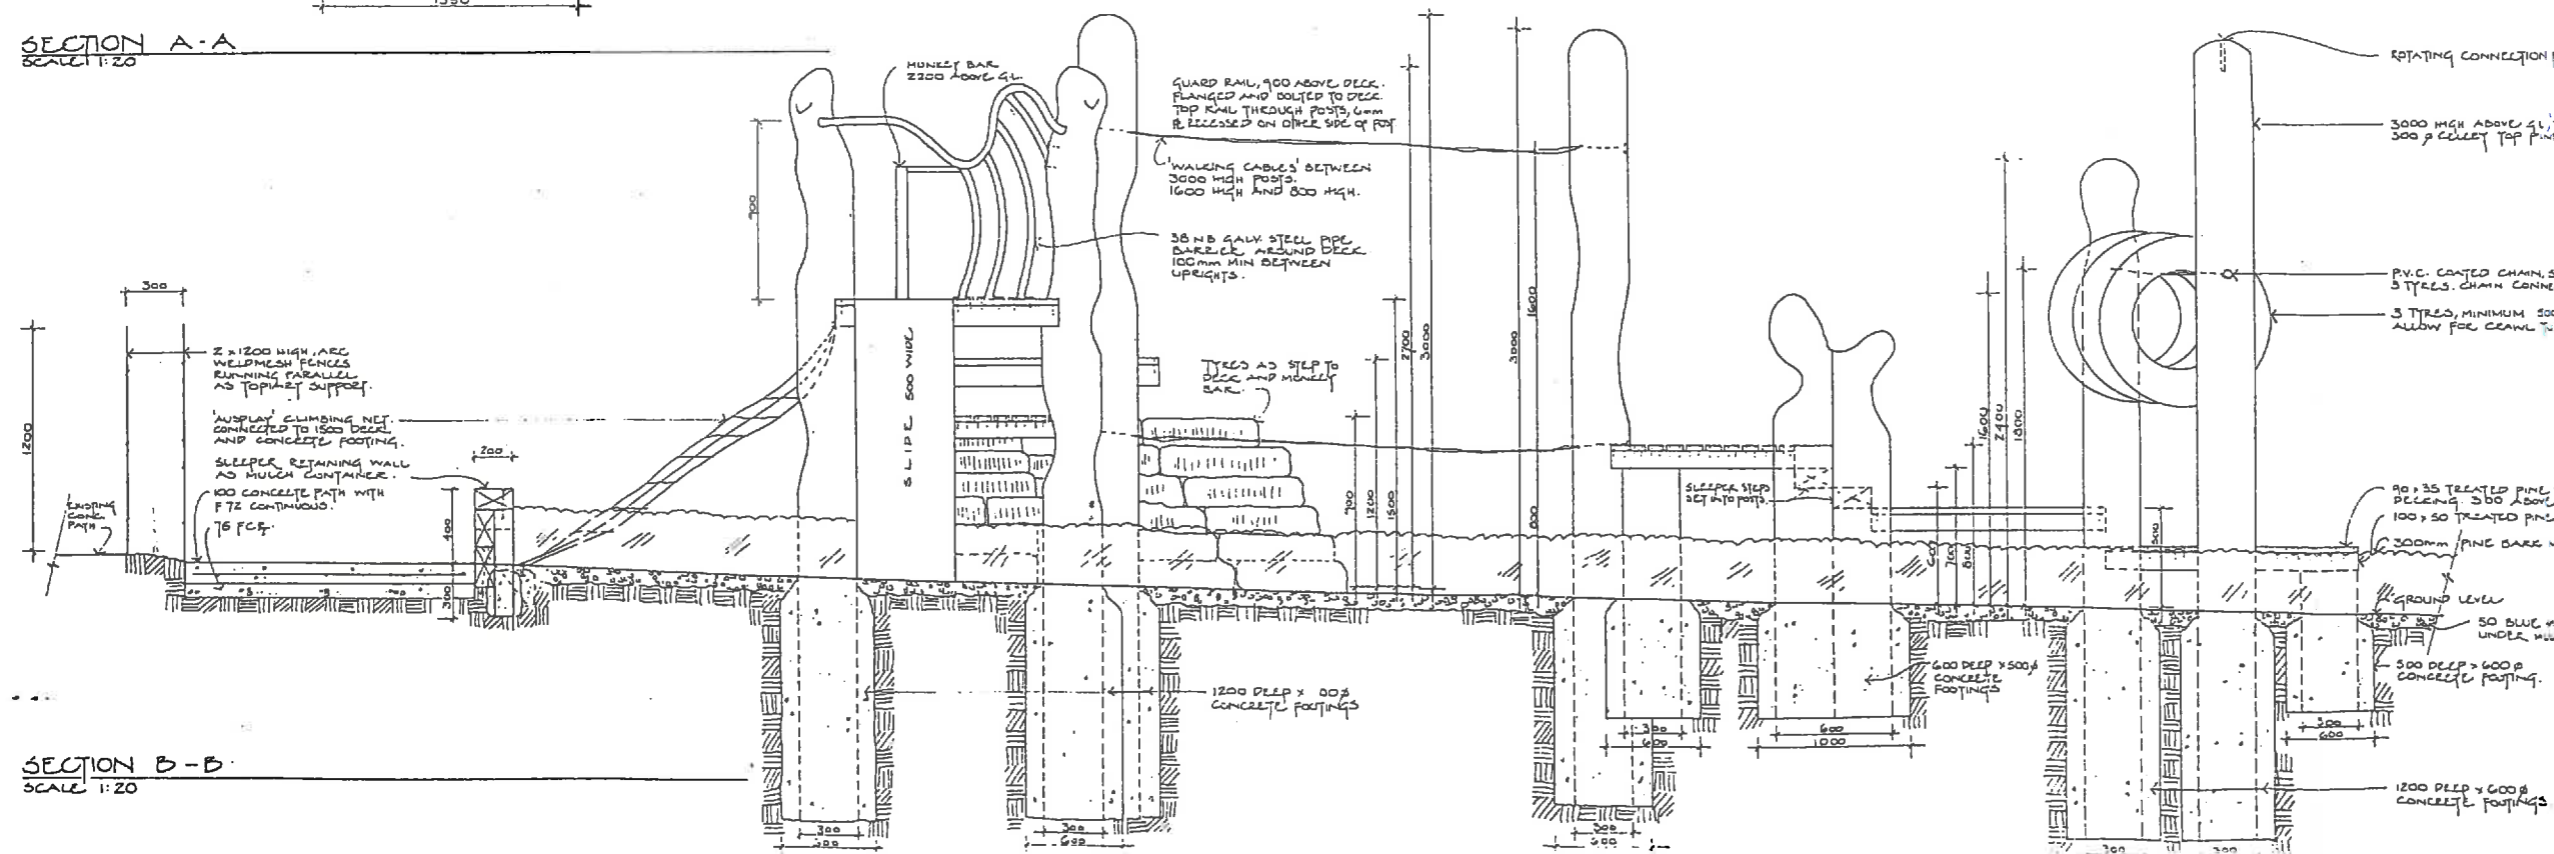

SECTION A-A  
SCALE 1:20

SECTION B-B  
SCALE 1:20

DOVECOTE FACES

WILMSLOW AVE  
RIVULET PARK & SCULPTURE PLAYGROUND

DRAWING TITLE SECTIONS AND ELEVATIONS				
DATE	BY	DESIGNED BY	SCALE	SHEET NO.
AS SHOWN	MAY 1993	AS SHOWN	CE	7