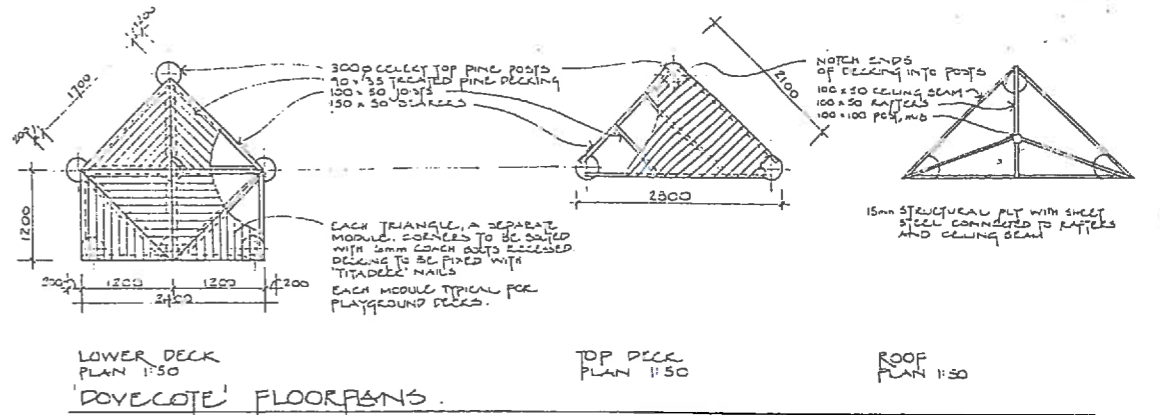

SECTION A-A  
SCALE 1:20

SECTION B-B  
SCALE 1:20

DOVECOTE FACES

WILMSLOW AVE  
RIVULET PARK & SCULPTURE PLAYGROUND

DRAWING TITLE SECTIONS AND ELEVATIONS				
DATE	BY	DESIGNED BY	SCALE	SHEET NO.
AS SHOWN	MAY 1993	AS SHOWN	CE	7